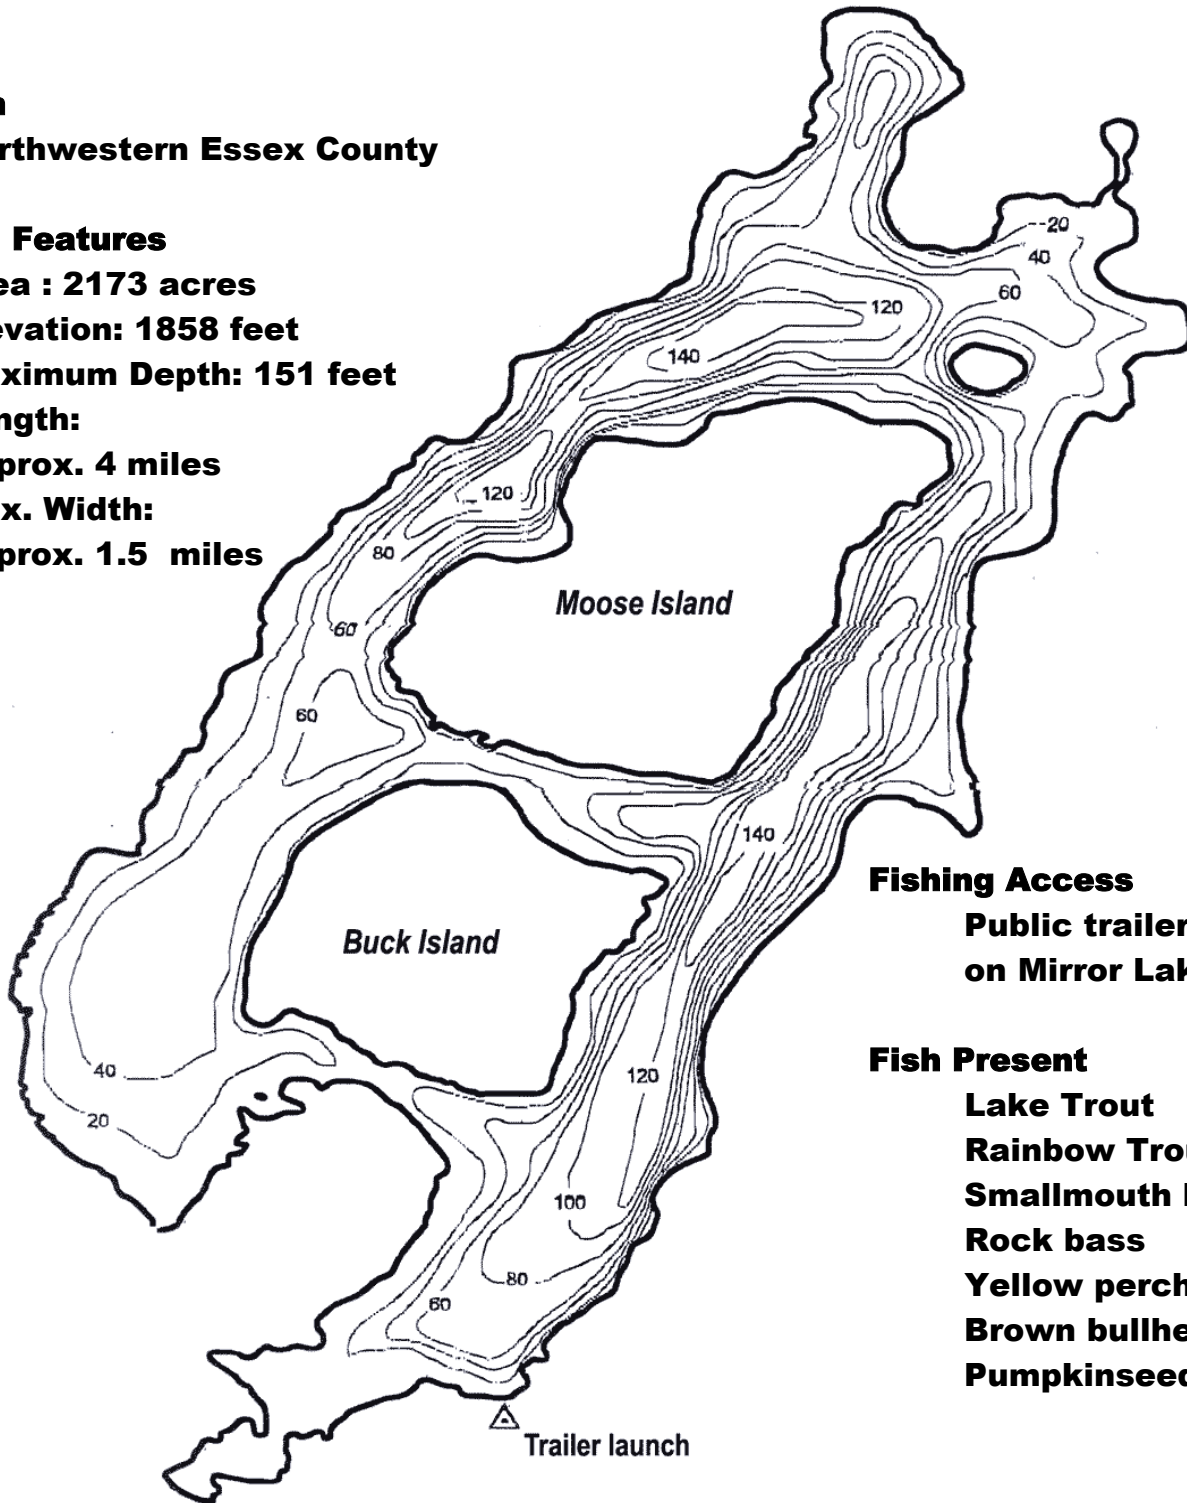

## Location

Northwestern Essex County

## Physical Features

Area : 2173 acres

Elevation: 1858 feet

Maximum Depth: 151 feet

Length:

Approx. 4 miles

Max. Width:

Approx. 1.5 miles

## Fish Present

Lake Trout  
Rainbow Trout  
Smallmouth bass  
Rock bass  
Yellow perch  
Brown bullhead  
Pumpkinseed

contour interval = 20 feet

## Location

Northwestern Essex County  
Village of Lake Placid