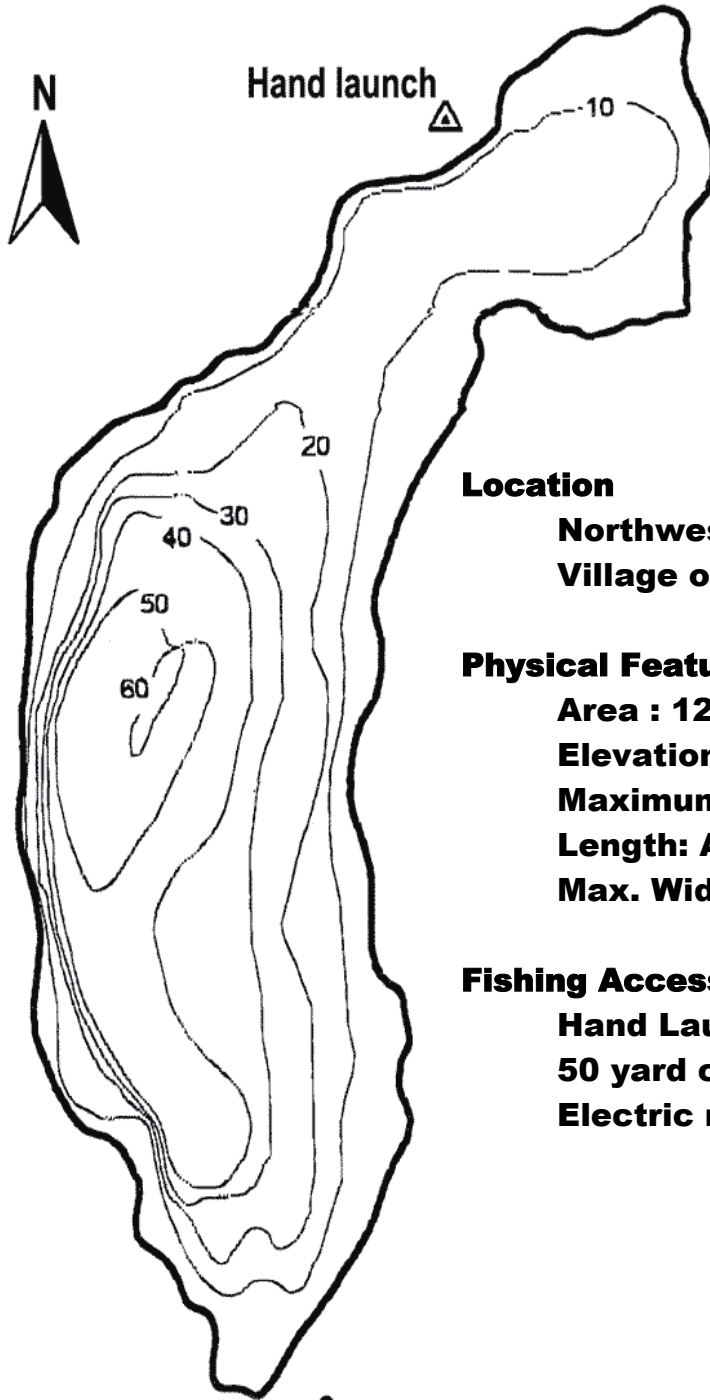

Mirror Lake

Fish Present

- Rainbow trout
- Lake Trout
- Smallmouth bass
- Brown bullhead
- Rock bass
- Pumpkinseed
- Yellow perch

Location

Northwestern Essex County
Village of Lake Placid

Physical Features

Area : 128 acres
Elevation: 1855 feet
Maximum Depth: 65 feet
Length: Approx. 1 mile
Max. Width: Approx. 0.25 mile

Fishing Access

Hand Launch
50 yard carry required
Electric motors only